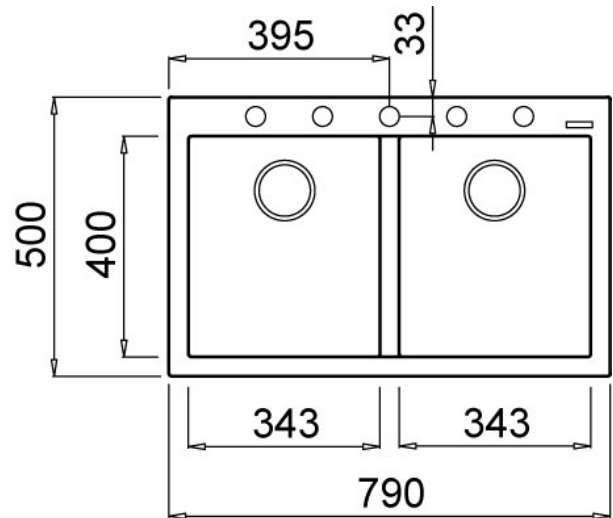

**Product Specification Sheet
 ELGQ350-40T**

Quadra Topmount

Elleci Quadra Granitek 343 Double Bowl

Models	Corner Radius
08 ELGQ350-40T <i>Black</i>	10mm

Overall Dimensions W x D	Waste
790 x 500mm	90mm

Bowl Dimensions W x D x H	Minimum Cabinet Size
343 x 400 x 230mm	900mm

2nd Bowl Dimensions: W x D x H
 343 x 400 x 230mm

Material & Finish
 Granitek, Honed

Accessories Available (optional)

BFDDB
 DRAINING BASKET
 390 X 325mm

BFDRMB
 ROLLER MAT
 480 X 450mm

Eco Sink Insert
 B&F Eco Sink Matte Black
 Models
 14 8RD/ECO